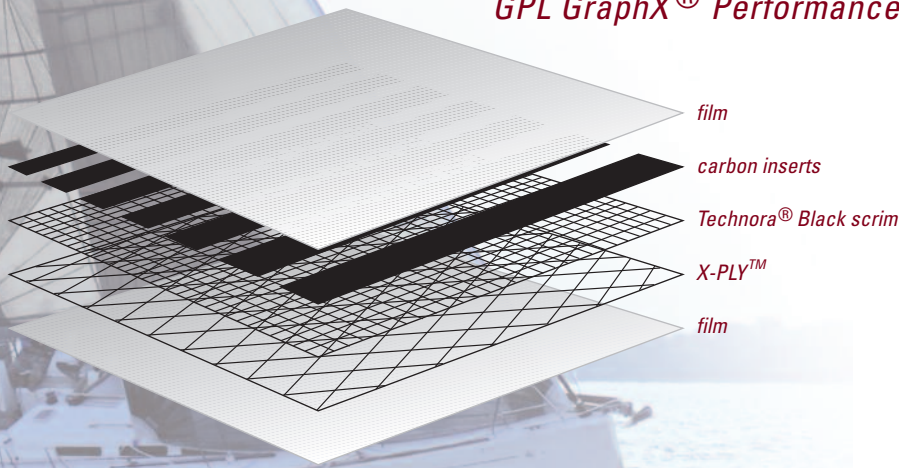

clear ahead

DIMENSION-POLYANT

... the true sailcloth producer

GPL GraphX®

© DIMENSION-POLYANT

GPL GraphX®

DIMENSION-POLYANT's line of GraphX® carbon laminates for racing and cruising yachts of all sizes continue to have a significant impact on the sailing world.

Superior fiber handling and advanced lamination technology using our patented Insert® process makes GraphX® the most durable carbon laminates on the market today. GPL is the first laminated sailcloth line to capture the strength of high performance carbon. GPL laminates utilize high strength carbon warp sheet fiber, super rugged Technora® Black base and Technora® Black X-PLY® to create high performance fabrics with incredible resistance to flex and elongation. These composite fabrics are the answer for no compromise high performance (until legal in all classes) sails where the ultimate strength is demanded. GPL's take Carbon to a new level in High Performance materials.

GPL GraphX[®]

**sailcloth
technology**

GPL styles are available with an internal taffeta (iT) & double-taffeta (dT) options. Please contact your sales representative for availability.

GPL GraphX[®] Performance